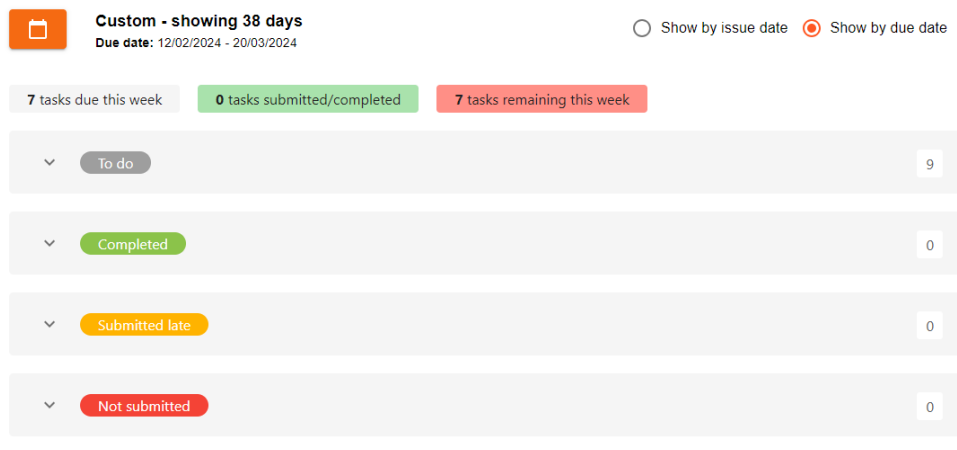

## Homework Update

All Pupil homework is available for pupils and parent to see on class chart. Both pupils and parents once logged on, will be able to see a list of all homework set for the pupil, the due dates and have links to any resources needed. It will then show what homework has to be done, when it has been handed in, if it is late or is overdue. See example below.